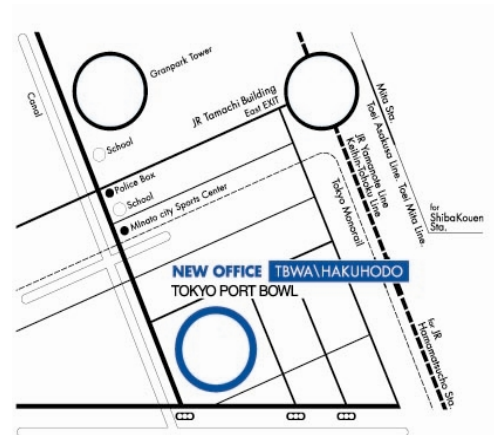

Access: 7-minute walk from the east exit of JR Tamachi Station.
7-minute walk from exit A6 of Mita Station
on the Toei Mita or Asakusa Lines
15-minute walk from Hinode or
Shibaura-futo Stations on the Yurikamome Line